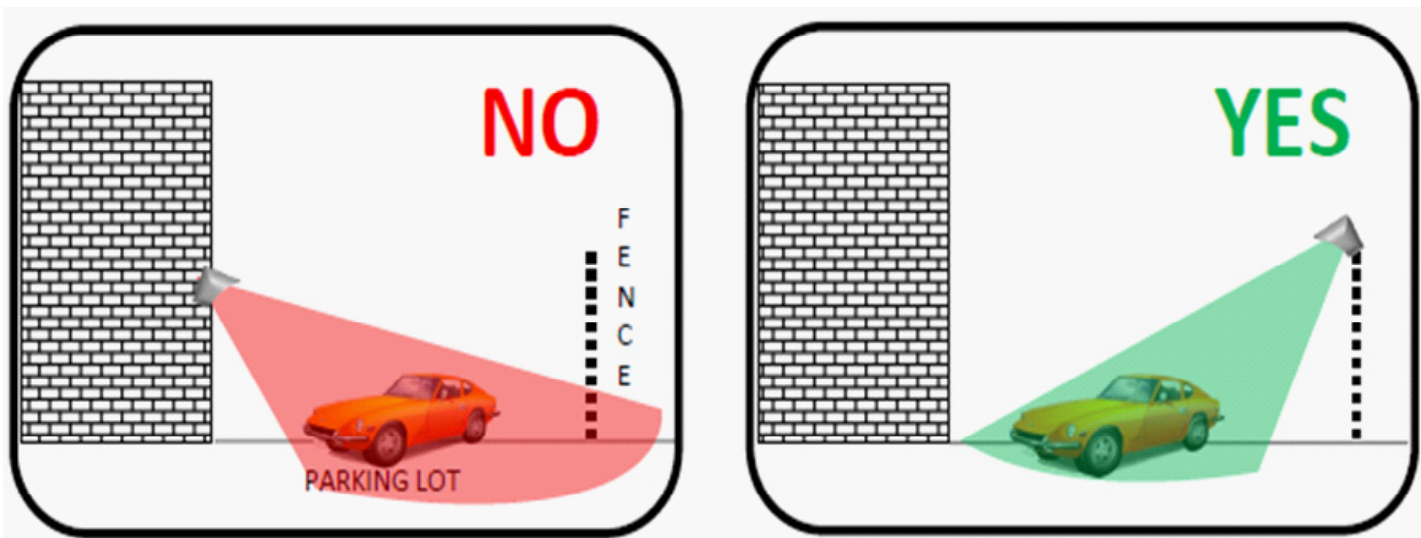

PROTECT ASSETS NOT AREA

SURVEILLANCE

VIDEOFIED

LOOK OUTSIDE-IN NOT INSIDE-OUT

SURVEILLANCE

VIDEOFIED

TERMINATE THE VIEW OF THE PIR

SURVEILLANCE

VIDEOFIED

GENERAL TIP:

Videofied is an intrusion based, Video Alarm System and should be used in places and during times where and when no person should be while the system is armed.

SPECIFICATIONS

- 20F to 140F Operating Temperature
- Night Illumination to 30'
- 1/4" x 20 Mounting Thread
- 320x240 Pixel Resolution