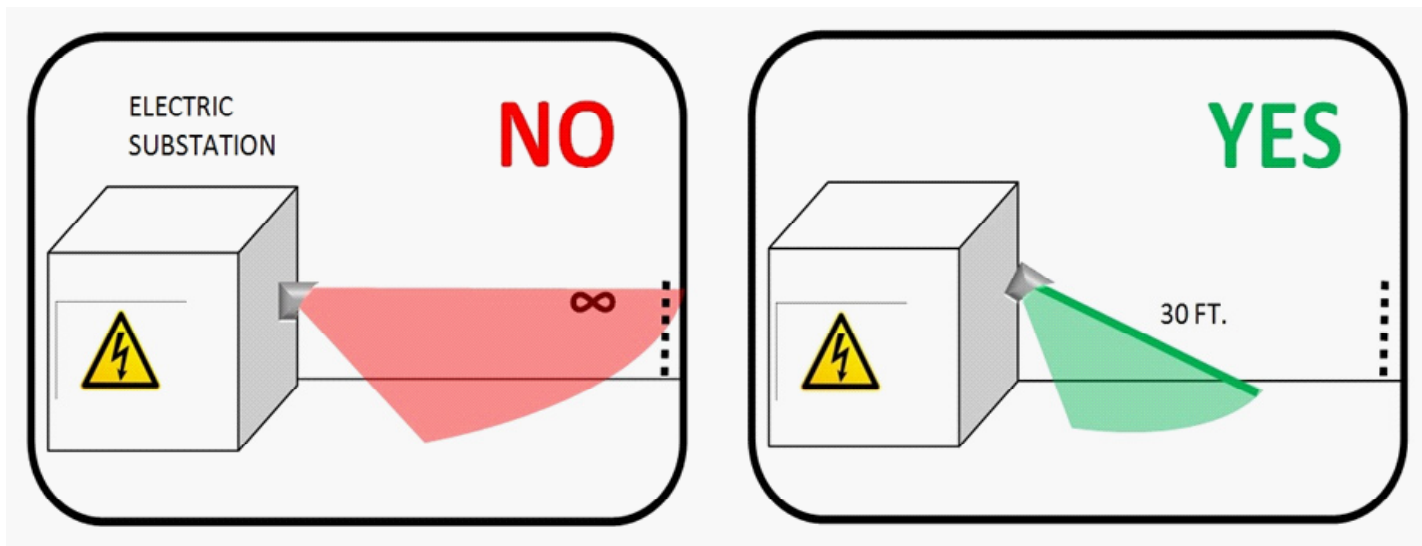

PROTECT ASSETS NOT AREA

SURVEILLANCE

VIDEOFIED

LOOK OUTSIDE-IN NOT INSIDE-OUT

SURVEILLANCE

VIDEOFIED

TERMINATE THE VIEW OF THE PIR

SURVEILLANCE

VIDEOFIED

GENERAL TIP:

Videofied is an intrusion based, Video Alarm System and should be used in places and during times where and when no person should be while the system is armed.

SPECIFICATIONS

- 20F to 140F Operating Temperature
- Night Illumination to 30'
- 1/4" x 20 Mounting Thread
- 320x240 Pixel Resolution