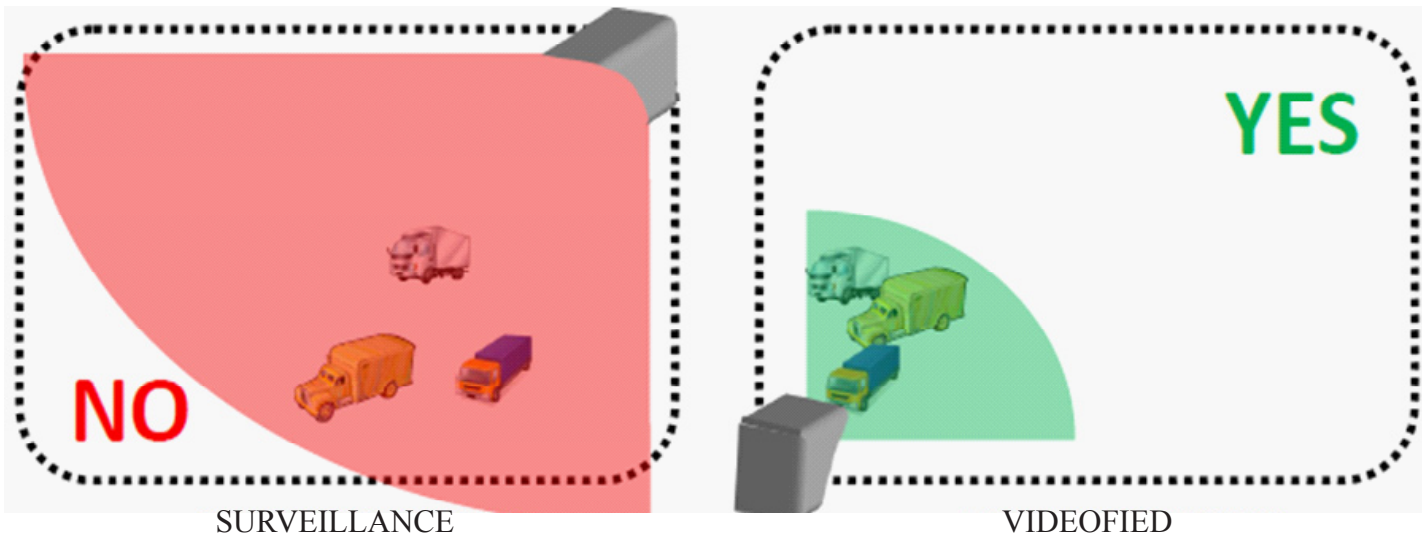

PROTECT ASSETS NOT AREA

SURVEILLANCE

VIDEOFIED

LOOK OUTSIDE-IN NOT INSIDE-OUT

SURVEILLANCE

VIDEOFIED

TERMINATE THE VIEW OF THE PIR

SURVEILLANCE

VIDEOFIED

GENERAL TIP:

Videofied is an intrusion based, Video Alarm System and should be used in places and during times where and when no person should be while the system is armed.

SPECIFICATIONS

- 20F to 140F Operating Temperature
- Night Illumination to 30'
- 1/4" x 20 Mounting Thread
- 320x240 Pixel Resolution